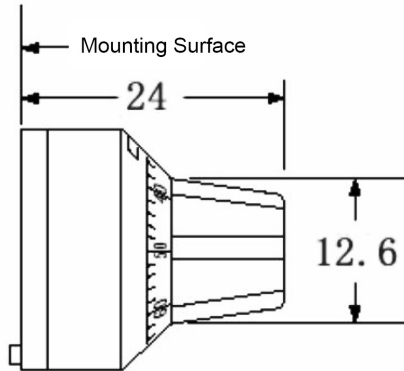

## Common Dimensions

External Diameter(mm)	Height(mm)	Axle Hole Diameter(mm)	Shaw Center Distance	Number of turns	Character displaying on Window	Fixed Type
22mm	24mm	6.35mm 4mm	9mm	0~9	1/3 digits	Fixed by Screw