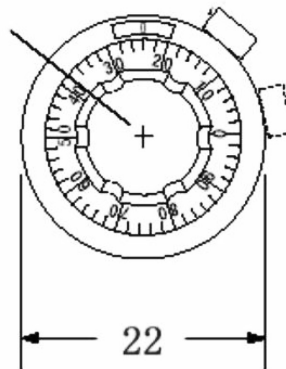

## Common Dimensions

External Diameter(mm)	Height(mm)	Axle Hole Diameter(mm)	Shaw Center Distance	Number of turns	Character displaying on Window	Fixed Type
22mm	24mm	6.35mm 4mm	9mm	0~9	1/3 digits	Fixed by Screw