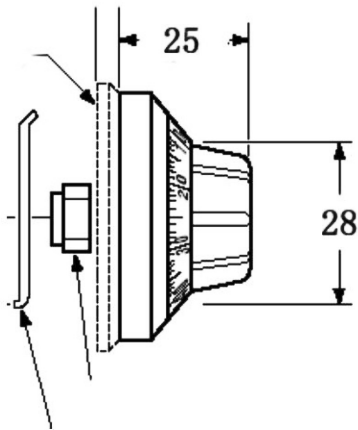

JBR-BP Digital Knob

Common Dimensions

External Diameter(mm)	Height(mm)	Axle Hole Diameter(mm)	Number of turns	Character displaying on Window	Fixed Type
46mm	25mm	6.35mm	0~14	3 digits	Fixed by Screw

Please visit our website to get more update data, those data & specification are subject to change without notice.