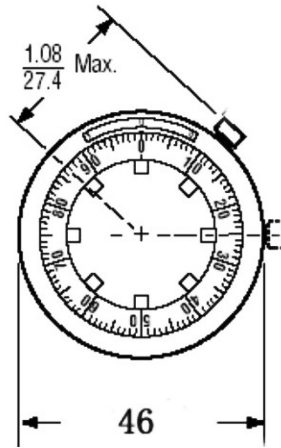

JBR-BP Digital Knob

Common Dimensions

External Diameter(mm)	Height(mm)	Axle Hole Diameter(mm)	Number of turns	Character displaying on Window	Fixed Type
46mm	25mm	6.35mm	0~14	3 digits	Fixed by Screw

Please visit our website to get more update data, those data & specification are subject to change without notice.