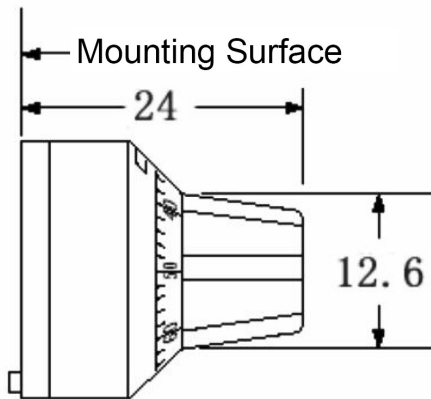

JBR-BN Digital Knob

Common Dimensions

External Diameter(mm)	Height(mm)	Axle Hole Diameter(mm)	Shaw Center Distance	Number of turns	Character displaying on Window	Fixed Type
22mm	24mm	6.35mm 4mm	9mm	0~9	1/3 digits	Fixed by Screw