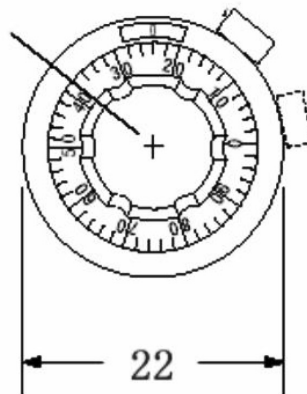

JBR-BN Digital Knob

Common Dimensions

External Diameter(mm)	Height(mm)	Axle Hole Diameter(mm)	Shaw Center Distance	Number of turns	Character displaying on Window	Fixed Type
22mm	24mm	6.35mm 4mm	9mm	0~9	1/3 digits	Fixed by Screw